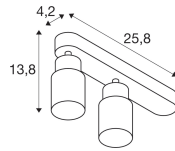

Specifications SLV Puri 2.0 Aluminium Spot White | Suitable for 2x GU10

[View Product](#)

General Information

SKU	260582
EAN	4024163294164
Brand	SLV
Manufacturer Name	PURI 2.0 Tube, wand- en plafondopbouwarmatuur, asymmetrisch, rond, 2x
Any Lamp all-in warranty	5 Years
Average Lifetime (h)	0

Technical Information

Technology	Fixture with Socket
Voltage (V)	220-240
Dimmable	Dimmable when using a Dimmable Bulb
Suitable for	GU10
Including bulb	No
Amount of bulbs required	2
Maximum Wattage Rating	6
Tiltable	Yes
Mounting Method	Ceiling, Wall mounted
Emergency Lighting	No Emergency Unit
Product Type Category	Decorative Lighting with Socket