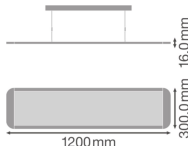

Specifications Ledvance LED Panel  
Direct/Indirect 36W 3850lm - 830  
Warm White | 120x30cm - UGR <19

[View Product](#)

## Technical Information

Technology	LED Integrated
Voltage (V)	220-240
Dimmable	Not Dimmable
Colour Code	830 Warm White
Colour temperature (Kelvin)	3000 Warm White
Colour Rendering (Ra)	80-89
Colour of Light	White
Light colour options	Single Color
Luminous Efficacy (lm/W)	100
IP-rating	IP20
Impact Protection (IK)	IK03 - 0.35 joule

## Dimensions

LED panel size	120x30cm
Length (mm)	1195
Width (mm)	295
Height (mm)	16