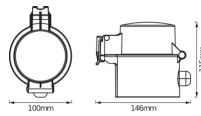

Specifications Ledvance Smart+ Wifi Outdoor Plug EU

[View Product](#)

General Information

SKU	240768
EAN	4058075532120
Brand	Ledvance
Manufacturer Name	SMART WIFI OUTDOOR PLUG EU 8X1
Full box quantity	8

Technical Information

Wireless connection	Wifi
Lighting Control	Wifi
Voltage (V)	220-240
Dimmable	Not Dimmable
Product Type Category	Power Plug

Lamp Information

Series	Smart+

Dimensions

Length (mm)	146
Height (mm)	115
Diameter (mm)	100