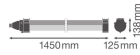

Specifications Ledvance Waterproof Batten Damp Proof Max PC 43W 6500lm - 840 Cool White | 120cm - Replaces 2x36W

[View Product](#)

General Information

SKU	254990
EAN	4058075849815
Brand	Ledvance
Manufacturer Name	DP MAX 1200 S 43W 840 VW IP69 LEDV
Any Lamp all-in warranty	5 Years
Average Lifetime (h)	100000

Technical Information

Technology	LED Integrated
Voltage (V)	220-240
Dimmable	Not Dimmable
Colour of Light	White
Colour Code	840 Cool White
Colour temperature (Kelvin)	4000 Cool White
Colour Rendering (Ra)	80-89
Light colour options	Single Color
Luminous Efficacy (lm/W)	151
Power factor	>0.70
Length	120cm
Product Type Category	LED Waterproof Batten

Fixture Information

Mounting Method	Surface
Fixture Connection	PI [Push-in connector]
Optical Cover	Opal
IP-rating	IP66
Impact Protection (IK)	IK10 - 20 joules
Operating Temperature	-25 to +45
Housing	PC (Polycarbonate)
Colour of the Fixture	Grey
Emergency Lighting	No Emergency Unit

Dimensions

Length (mm)	1450
Width (mm)	125
Height (mm)	138

Sensor Information

Type of sensor	No Sensor
----------------	-----------

Why Any-lamp?

 Order from the **largest lighting specialist** in Europe  **Customised** quotation