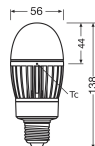

**Specifications Ledvance LED Bulb HQL
LED P E27 14.5W 2000lm - 840 Cool
White | Replaces 50W**

[View Product](#)

General Information

SKU	247164
EAN	4099854040627
Brand	Ledvance
Manufacturer Name	HQL LED P 2000LM 14,5W 840 E27 LEDV
Full box quantity	6
Any Lamp all-in warranty	5 Years
Energy efficiency class	D
Average Lifetime (h)	60000

Technical Information

Technology	LED
Product Type Category	E27 LED
Voltage (V)	220-240
Dimmable	Not Dimmable
Cap / Base	E27 (Edison screw)
Colour Code	840 Cool White
Colour temperature (Kelvin)	4000 Cool White
Colour Rendering (Ra)	80-89
Colour of Light	White
Light colour options	Single Color

Luminous Efficacy (lm/W) 138

Type of sensor No Sensor

Lamp Information

UV Filter No

Bulb finish Frosted

Series HQL LED P

Dimensions

Length (mm) 138

Diameter (mm) 55

Shape Elliptical

Why Any-lamp?

 Order from the **largest lighting specialist** in Europe  **Customised** quotation

 Up to **7 years warranty**  **Easy** return process