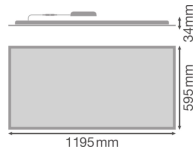

Specifications Ledvance LED Panel
Compact 53W 5830lm - 840 Cool White
| 120x60cm

[View Product](#)

General Information

SKU	249873
EAN	4099854113680
Brand	Ledvance
Manufacturer Name	PL COMP 1200X600 V 53W 840 FS1 LEDV
Any Lamp all-in warranty	5 Years
Average Lifetime (h)	50000
Series	Compact

Technical Information

Technology	LED Integrated
Voltage (V)	220-240
Dimmable	Not Dimmable
Colour Code	840 Cool White
Colour temperature (Kelvin)	4000 Cool White
Colour Rendering (Ra)	80-89
Colour of Light	White
Light colour options	Single Color
Luminous Efficacy (lm/W)	110
IP-rating	IP40
Impact Protection (IK)	IK02 - 0.20 joule

Colour of the Fixture	White
-----------------------	-------

Housing	Steel
---------	-------

Colour of material	White
--------------------	-------

Dimensions

LED panel size	120x60cm
----------------	----------

Length (mm)	1195
-------------	------

Width (mm)	595
------------	-----

Height (mm)	34
-------------	----

Sensor Information

Type of sensor	No Sensor
----------------	-----------

Why Any-lamp?

 Order from the **largest lighting specialist** in Europe  **Customised** quotation